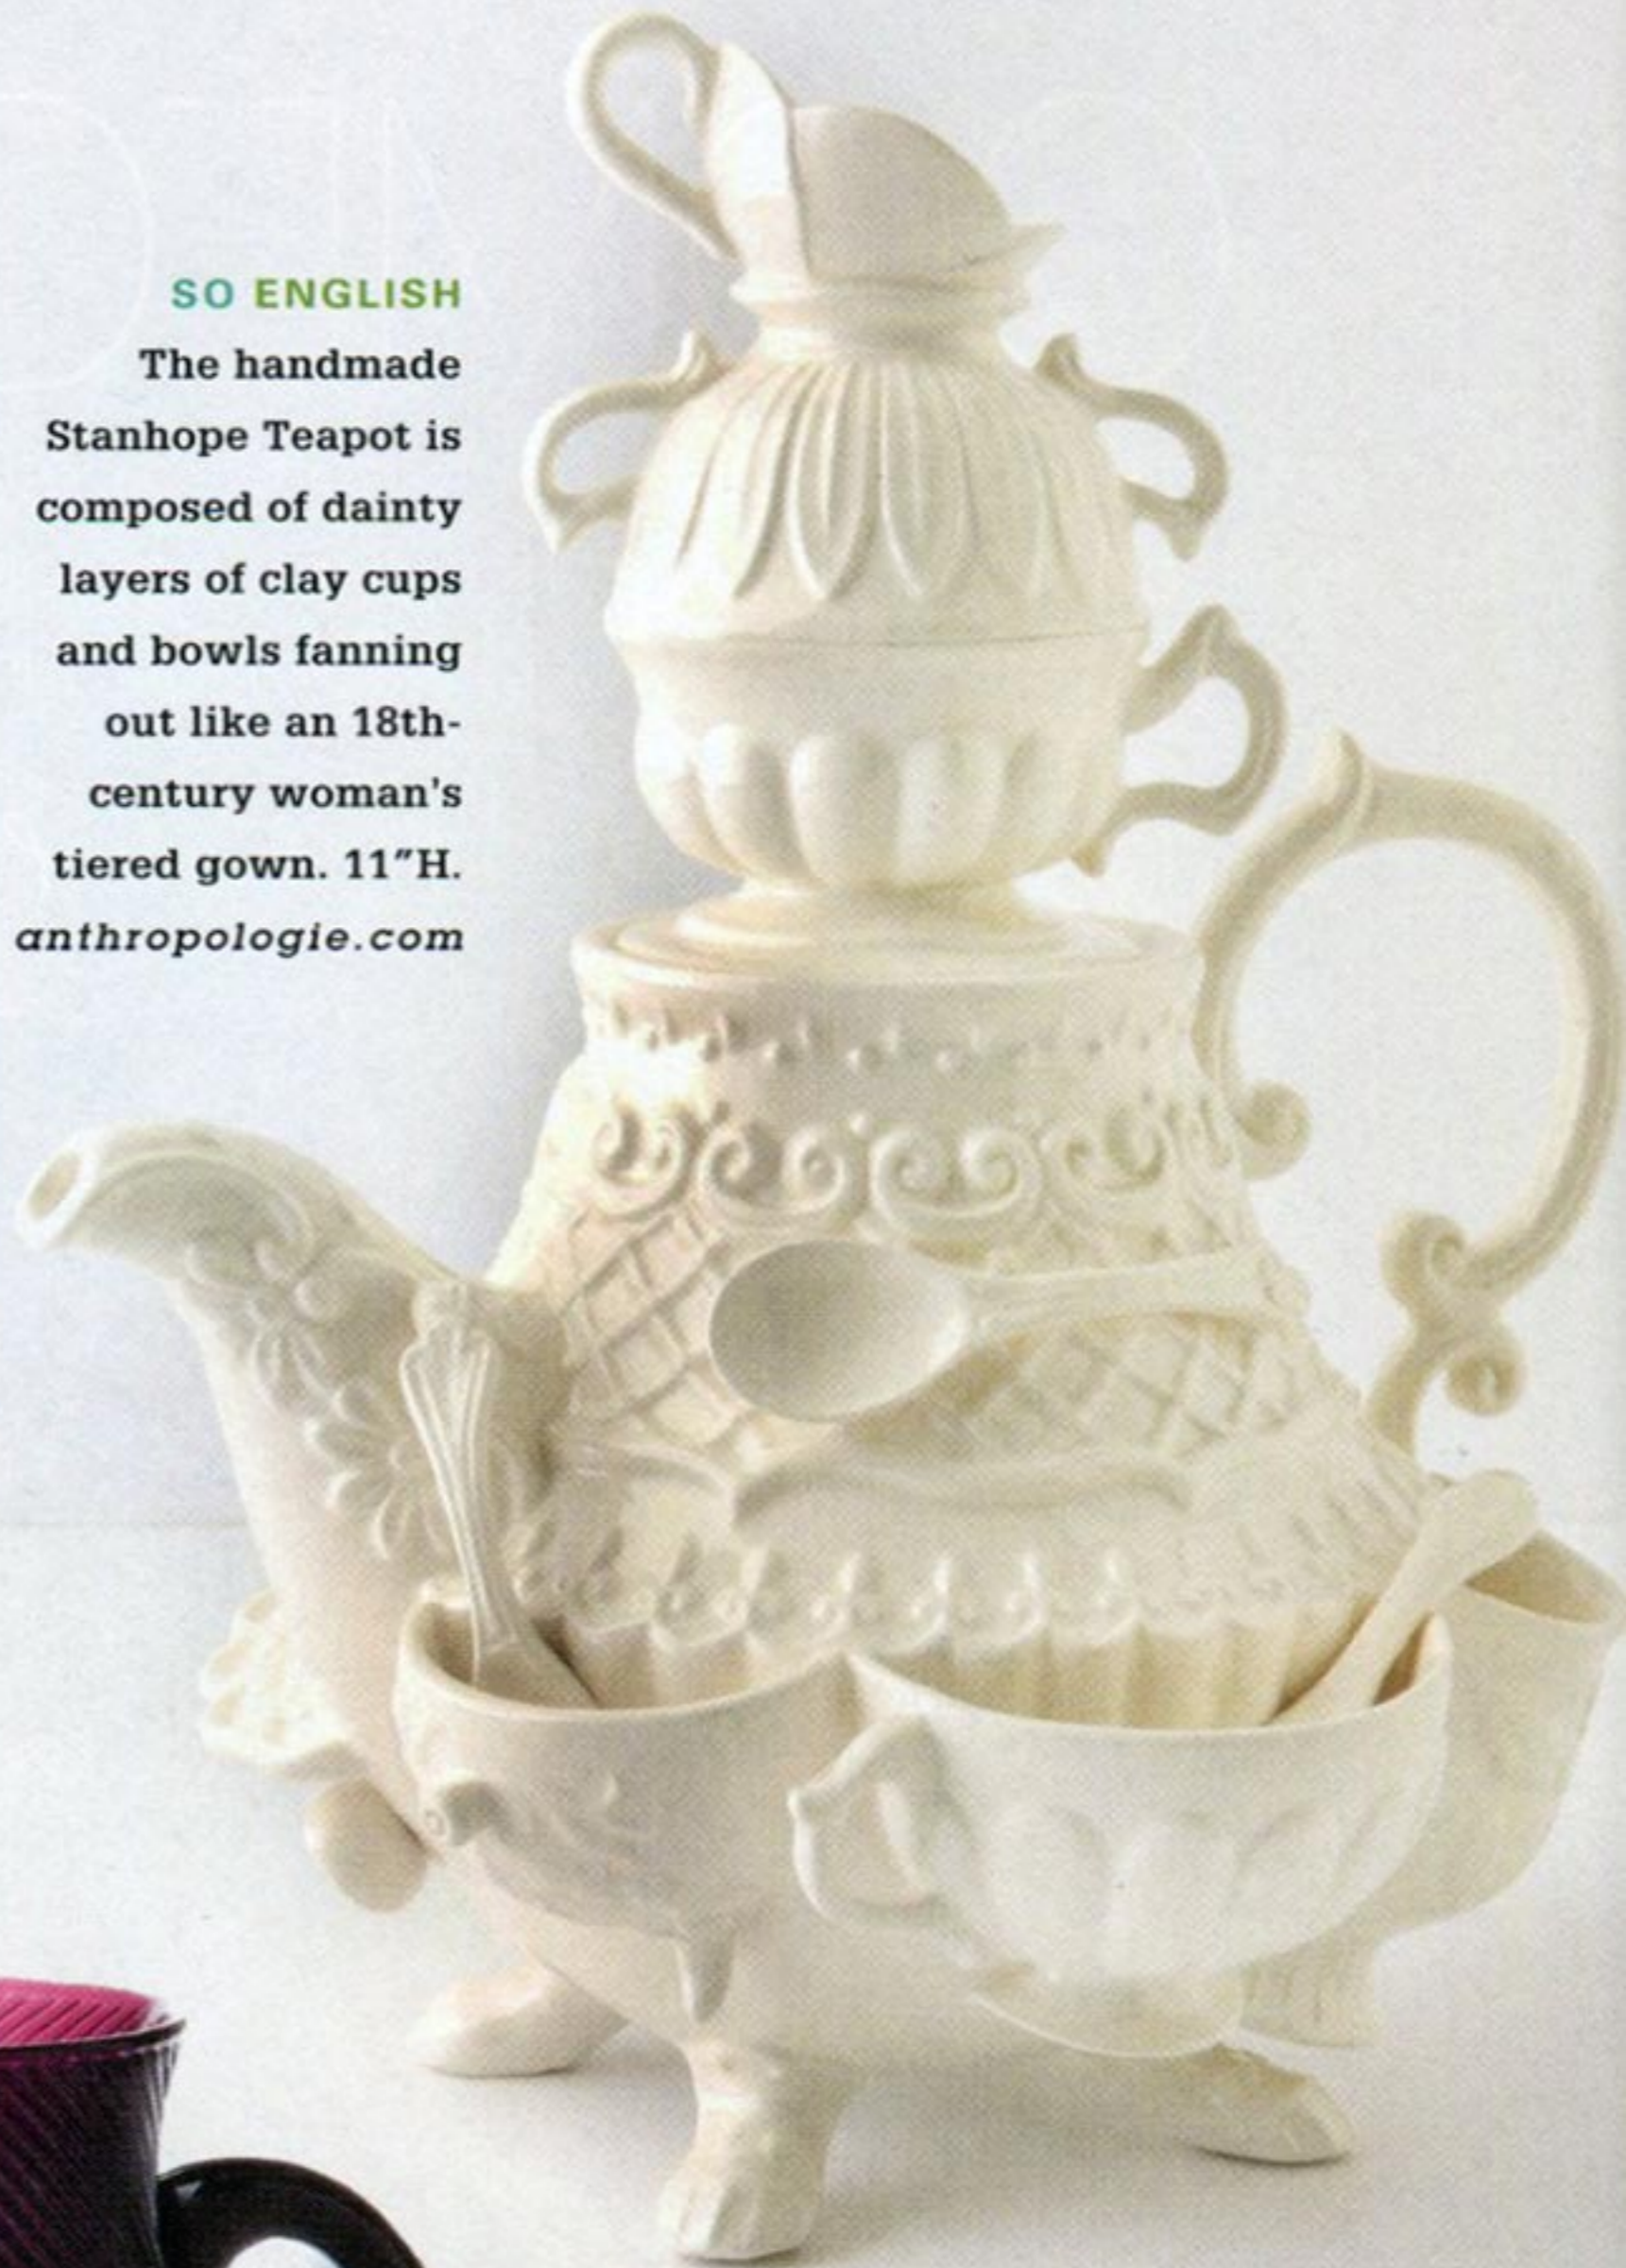

SO ENGLISH

The handmade Stanhope Teapot is composed of dainty layers of clay cups and bowls fanning out like an 18th-century woman's tiered gown. 11"H. anthropologie.com