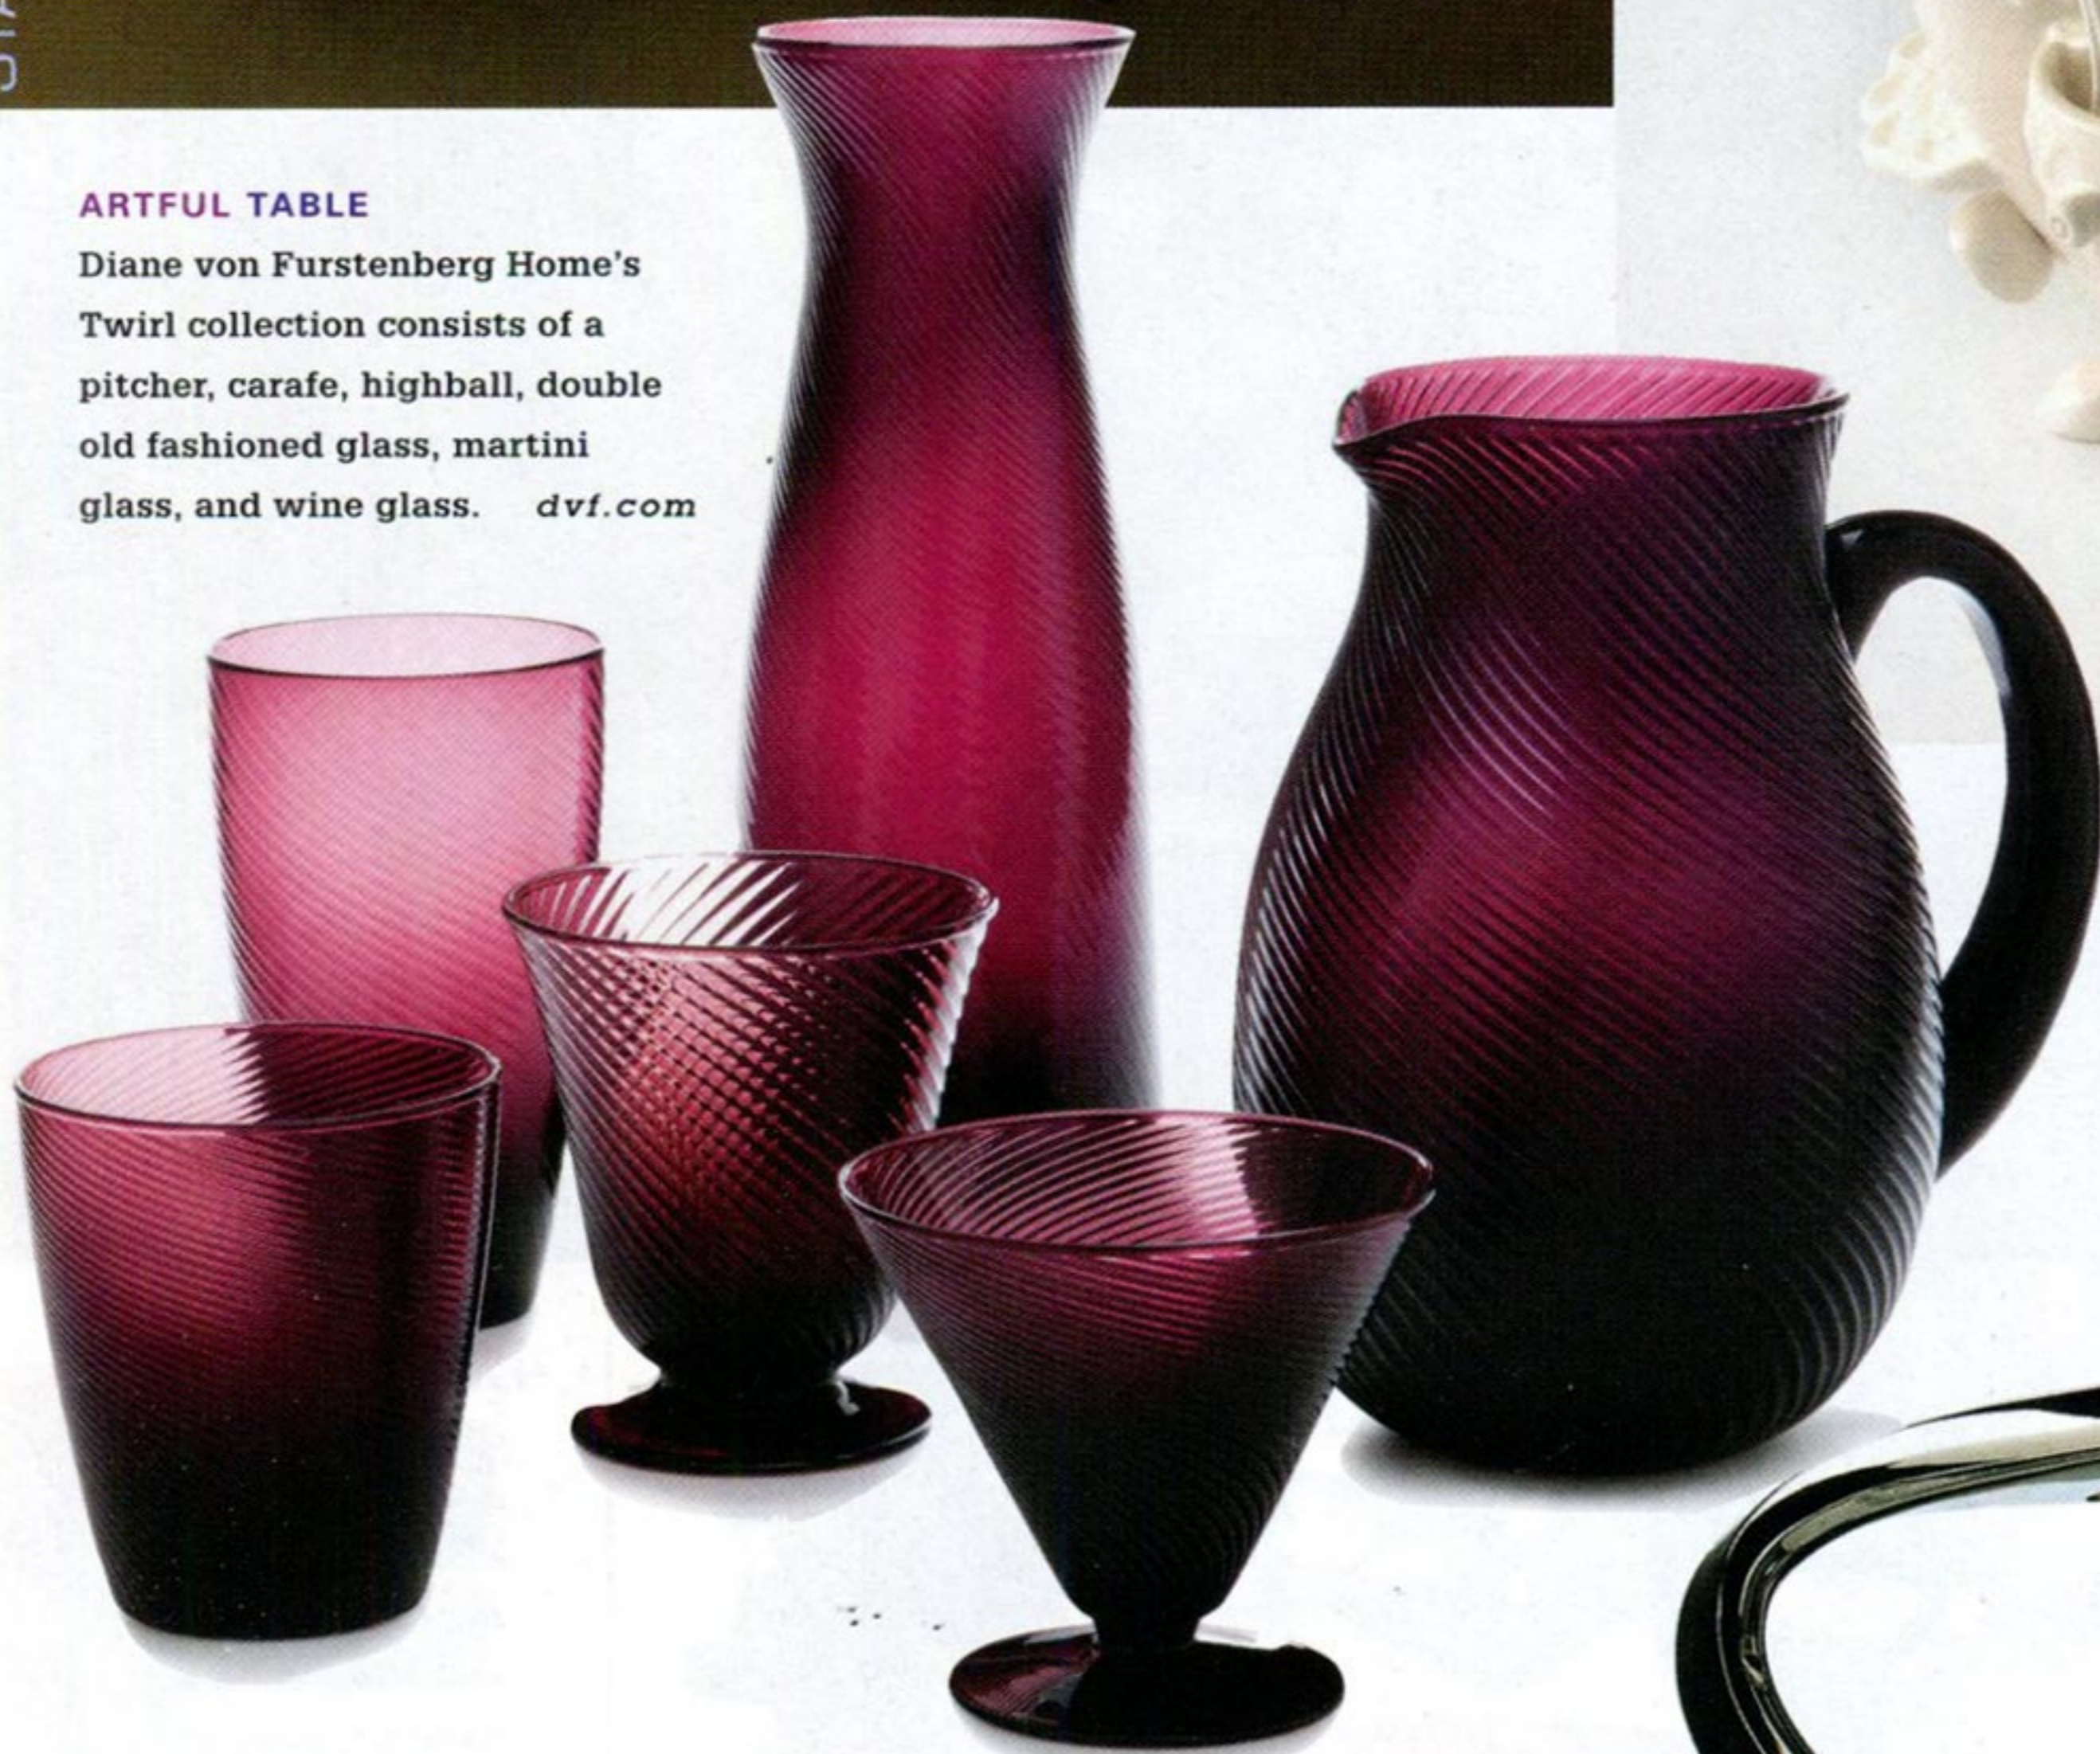

style

STARLIGHT

Matthew Fairbank's Osiris Chandelier features a satin brass armature with a milk glass diffuser. 18"D x 50"Drop. matthewfairbankdesign.com

STATEMENTS

ARTFUL TABLE

Diane von Furstenberg Home's Twirl collection consists of a pitcher, carafe, highball, double old fashioned glass, martini glass, and wine glass. dvf.com

FROZEN SURROUND

Lita van Engelenhoven's colorful Tavola Piccola is acrylic on canvas. 28"W x 28"H. cantingallery.com

RICH DESIGN

Moiré (in Deep Gold) from Carapace by Arte is an acetate Lurex fabric on eco-friendly paper. arteforkoroseal.com