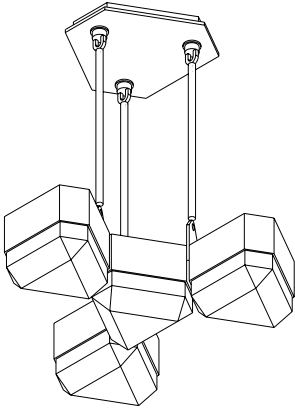

### VEGA QUATTRO FLUSH MOUNT

21" L x 18.5" W x 6.75" Body Height  
2560 Lumens LED / 2700K