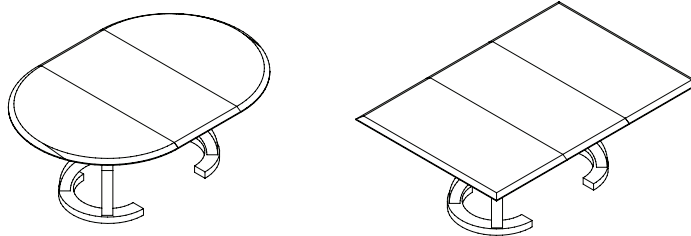

617 Van Sinderen Ave. Brooklyn, NY 11207
T +1 347 889 7570
info@mfdnyc.com

ONAVILLU EXTENSION TABLE SERIES

ONAVILLU ROUND / SQUARE EXTENSION TABLE 48 (X 96)

All wood finishes w/ Straight Grain top 48"W (96"w/ two 24" leaves) x 48"D x 30"H
All wood finishes w/ Sunburst top 48"W (96"w/ two 24" leaves) x 48"D x 30"H

ONAVILLU ROUND / SQUARE EXTENSION TABLE 54 (X 102)

All wood finishes w/ Straight Grain top 54"W (102"w/ two 24" leaves) x 54"D x 30"H
All wood finishes w/ Sunburst top 54"W (102"w/ two 24" leaves) x 54"D x 30"H

ONAVILLU ROUND / SQUARE EXTENSION TABLE 60 (X 108)

All wood finishes w/ Straight Grain top 60"W (108"w/ two 24" leaves) x 60"D x 30"H
All wood finishes w/ Sunburst top 60"W (108"w/ two 24" leaves) x 60"D x 30"H

ONAVILLU ROUND / SQUARE EXTENSION TABLE 66 (X 114)

All wood finishes w/ Straight Grain top 66"W (114"w/ two 24" leaves) x 66"D x 30"H
All wood finishes w/ Sunburst top 66"W (114"w/ two 24" leaves) x 66"D x 30"H

ONAVILLU ROUND / SQUARE EXTENSION TABLE 72 (X 120)

All wood finishes w/ Straight Grain top 72"W (120"w/ two 24" leaves) x 72"D x 30"H
All wood finishes w/ Sunburst top 72"W (120"w/ two 24" leaves) x 72"D x 30"H

SPECIFICATIONS

- The Onavillu Table Series features a solid wood frame and wood veneered top.
- Top available in Straight Grain (bevel detail on top) or in Sunburst Veneer (bevel detail on bottom).
- Table apron available on Onavillu Extension Tables only. Apron is not available on fixed tables.
- Wood Options: Ash, Oak or Walnut w/ standard MFD satin finishes.
- COM stone tops are available. Table base is also available by itself.
- Custom leaf sizes or configurations are available.

AVAILABLE FINISHES

- Wood Options: Ash, Oak or Walnut w/ standard MFD satin finishes.
- Top available in Straight Grain (bevel detail on top) or in Sunburst Veneer (bevel detail on bottom).