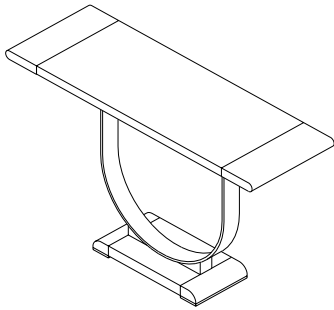

YEAR OF DESIGN

2016

MATERIAL

Solid wood top and forged brass base.

617 Van Sinderen Ave. Brooklyn, NY 11207
T +1 347 889 7570
info@mfdnyc.com

ODIN CONSOLE SERIES

ODIN CONSOLE 48

All wood finishes & metal base
48"W x 16"D x 30.25"H Overall Dimensions
20"W x 10"D Base Dimensions

ODIN CONSOLE 54

All wood finishes & metal base
54"W x 16"D x 30.25"H Overall Dimensions
26"W x 10"D Base Dimensions

SPECIFICATIONS

- Console table with solid wood top and curved brass base. "Breadboard" ends on table top and base.
- Wood Options: Walnut, White Oak, or Ash w/ standard MFD satin finishes.
- Height is fixed at 30.25" and cannot be changed due to tooling on base.
- Some custom length and width specifications are available.