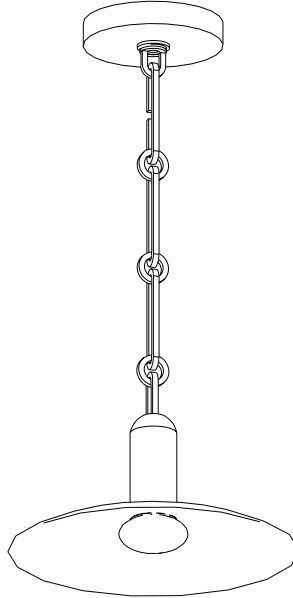

617 Van Sinderen Ave. Brooklyn, NY 11207
T +1 347 889 7570
info@mfdnyc.com

ALLEGRO PENDANT

DESCRIPTION

Evoking the shapes and rhythms of trumpets and drums, Allegro takes its inspiration from the cool jazz of the 1950's. Prized for malleability and sturdiness, brass has been a choice material for luthiers and lighting artisans for centuries. Go to the beat of your own drum, and bring the pop and groove of Allegro into your interior spaces. Miles Davis has never sounded cooler, than under the warm glow of this new collection of pendants, ceiling mounts, and sconces.

YEAR OF DESIGN

2022

MATERIAL

Spun solid brass body and gloss white milk glass diffuser.

617 Van Sinderen Ave. Brooklyn, NY 11207
T +1 347 889 7570
info@mfdnyc.com

ALLEGRO PENDANT

ALLEGRO PENDANT 6

6" Diameter x 8" Body Height
(Canopy 6" Diameter)
650 Lumens LED / 2700K

ALLEGRO PENDANT 12

12" Diameter x 8" Body Height
(Canopy 6" Diameter)
650 Lumens LED / 2700K

SPECIFICATIONS

- Allegro is an ADA compliant lighting fixture composed of solid brass body and glass diffuser.
- Bulb Type: Integrated Dimmable LED
- Bulb Life: Average 50,000 Hours. Bulbs are not user-serviceable.
- Color Temperature: 2700K (Warm White)
- Lumens: 650
- Volts: 120
- Watts: 6 Watt LED / PCB module
- Compatible with current (ELV) reverse phase dimmers.
- Custom configurations are not available.
- Non-weatherproof. Indoor use only.
- Fixture connects directly to AC line voltage. No external driver needed.