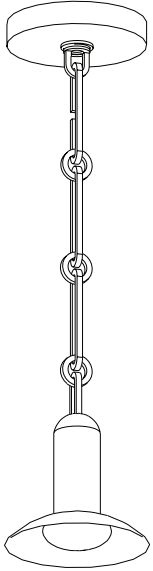

617 Van Sinderen Ave. Brooklyn, NY 11207
T +1 347 889 7570
info@mfdnyc.com

ALLEGRO PENDANT

DESCRIPTION

Evoking the shapes and rhythms of trumpets and drums, Allegro takes its inspiration from the cool jazz of the 1950's. Prized for malleability and sturdiness, brass has been a choice material for luthiers and lighting artisans for centuries. Go to the beat of your own drum, and bring the pop and groove of Allegro into your interior spaces. Miles Davis has never sounded cooler, than under the warm glow of this new collection of pendants, ceiling mounts, and sconces.

YEAR OF DESIGN

2022

MATERIAL

Spun solid brass body and gloss white milk glass diffuser.

617 Van Sinderen Ave. Brooklyn, NY 11207
T +1 347 889 7570
info@mfdnyc.com

ALLEGRO PENDANT

ALLEGRO PENDANT 6

6" Diameter x 8" Body Height
(Canopy 6" Diameter)
650 Lumens LED / 2700K

ALLEGRO PENDANT 12

12" Diameter x 8" Body Height
(Canopy 6" Diameter)
650 Lumens LED / 2700K

SPECIFICATIONS

- Allegro is an ADA compliant lighting fixture composed of solid brass body and glass diffuser.
- Bulb Type: Integrated Dimmable LED
- Bulb Life: Average 50,000 Hours. Bulbs are not user-serviceable.
- Color Temperature: 2700K (Warm White)
- Lumens: 650
- Volts: 120
- Watts: 6 Watt LED / PCB module
- Compatible with current (ELV) reverse phase dimmers.
- Custom configurations are not available.
- Non-weatherproof. Indoor use only.
- Fixture connects directly to AC line voltage. No external driver needed.