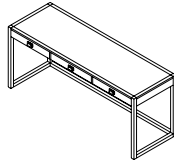

*Barrett Desk Series:  
Available Sizes & Product Codes*

MATTHEW FAIRBANK  
DESIGN

*Barrett 48A*  
48"W x 24" or 30"D x 30"H

*Barrett 60A*  
60"W x 24" or 30"D x 30"H

*Barrett 72A*  
72"W x 24" or 30"D x 30"H

*Barrett 48B*  
48"W x 24" or 30"D x 30"H

*Barrett 60B*  
60"W x 24" or 30"D x 30"H

*Barrett 72B*  
72" W x 24" or 30"D x 30"H

*Barrett File A*  
19.25"W x 24" or 30"D x 30"H

*Specifications*

- The Barrett Desk Series features a wooden desk frame and inset leather top/drawers. Wood veneered top and drawer faces are also available. Card catalog style bin pulls are available in four finishes.
- Leather top and drawer faces are available in Moore & Giles leather (Brighton/Deer Run/Echo).
- Barrett Desk is available in Standard MFD finishes. Custom stain matching is available for an additional fee.
- Drawer boxes are standard dovetail soft maple with satin finish and soft closing drawer slides.
- Drawers come standard with card catalog style bin pulls. COM hardware can be used.
- COL leather may be used after approval from the manufacturer for fabrication suitability.
- Custom sizes or configurations are available. Ask a sales representative for more information.