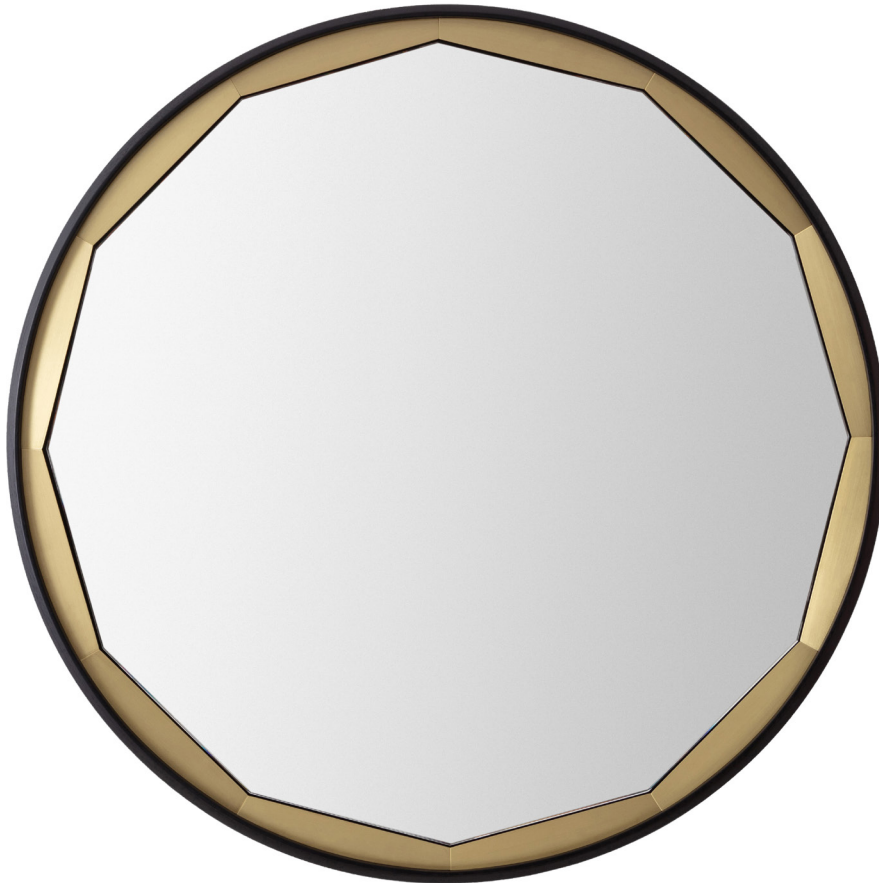

617 Van Sinderen Ave. Brooklyn, NY 11207
T +1 347 889 7570
info@mfdnyc.com

ACHERON MIRROR

DESCRIPTION

The Acheron Mirror features a ring of patinated brass trim, bordering a twelve sided starphire glass mirror. A steam bent Oak or Walnut frame finishes the composition with a graceful beveled edge. A focal point of your next project, Acheron's impressive scale will bring light and elegance to your interior spaces.

YEAR OF DESIGN

2015

MATERIAL

Oak or Walnut frame with twelve-sided mirror and brass trim.

617 Van Sinderen Ave. Brooklyn, NY 11207
T +1 347 889 7570
info@mfdnyc.com

ACHERON MIRROR SERIES

ACHERON MIRROR (SMALL)

31.5"L x 31.5"W x 2.5"D

Patinated Finishes: Included in pricing

Plated Finishes: + Additional cost

ACHERON MIRROR (LARGE)

43.5"L x 43.5"W x 2.5"D

Patinated Finishes: Included in pricing

Plated Finishes: + Additional cost

SPECIFICATIONS

- Acheron features a steam bent Oak or Walnut frame, encapsulating a mirror with inlaid brass trim.
- Includes low profile z-clip for wall mounting.
- Custom sizes or configurations are not available.